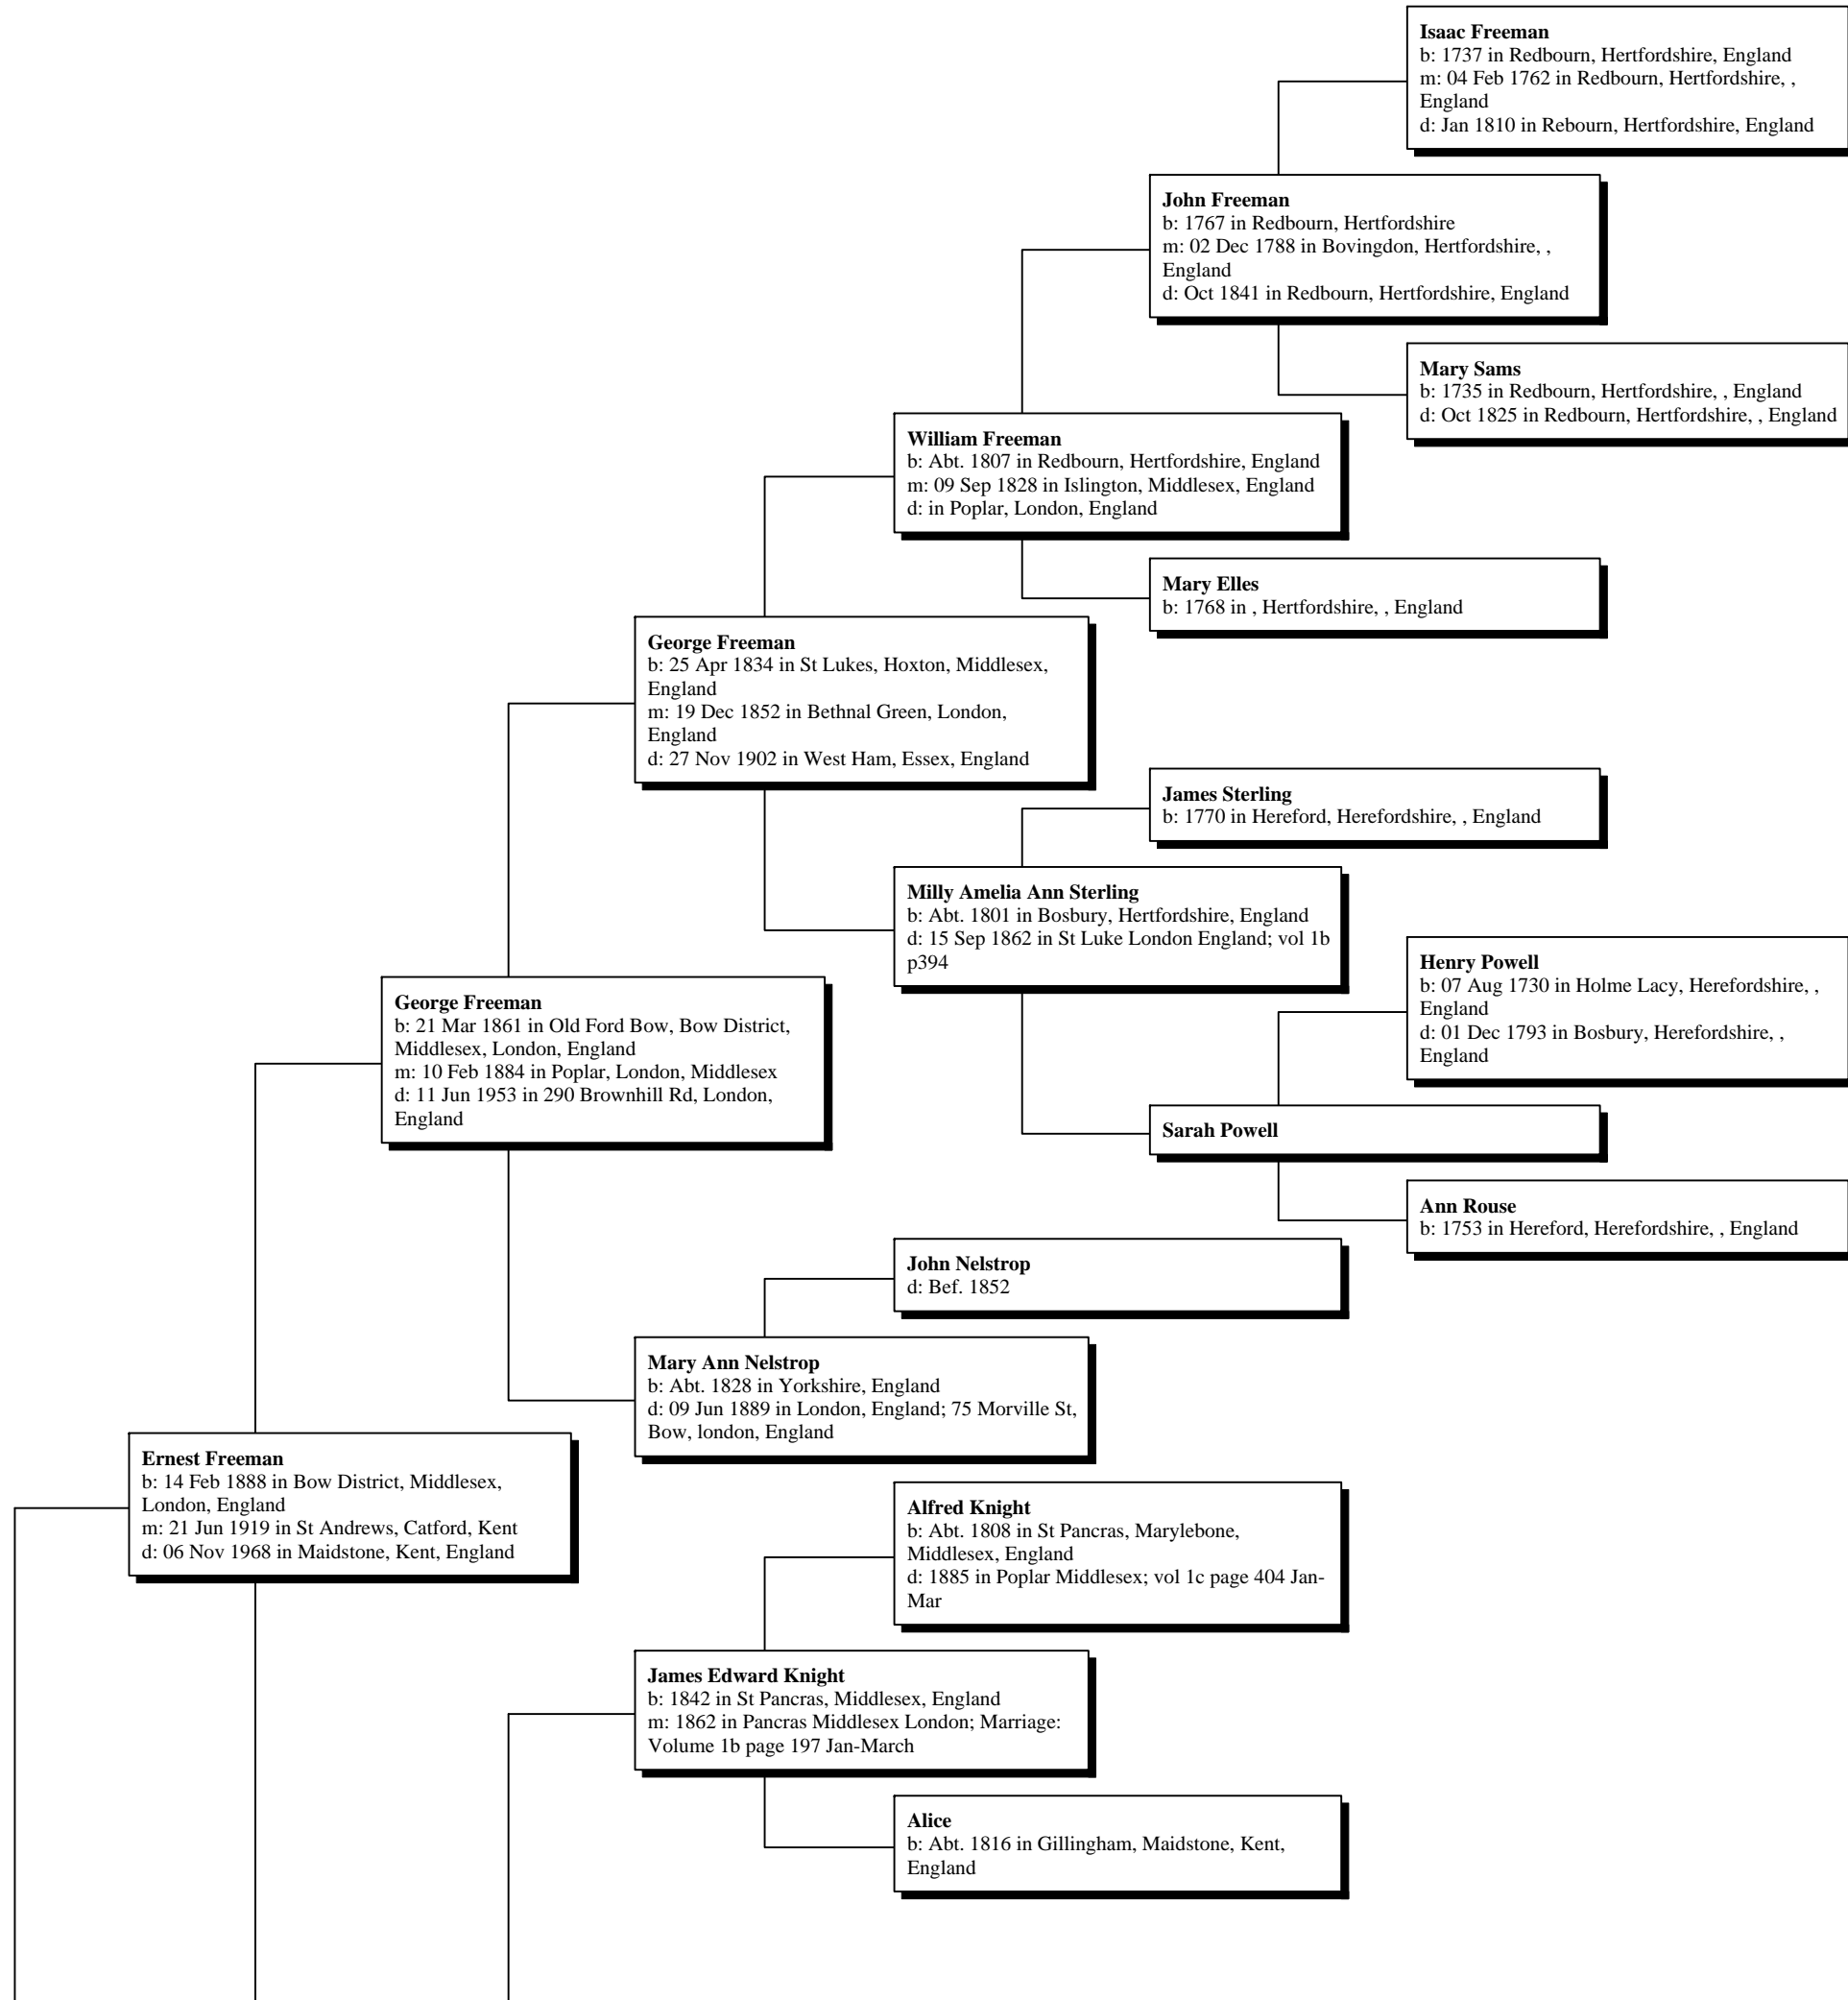

*Ancestors of Michael Roy Freeman*

**Michael Roy Freeman**  
b: 09 Dec 1960 in Westminster, London, England;  
vol 5c p406  
m: 09 Apr 2004 in Irkutsk, Russia

**Thomas Waddle**  
b: 26 Aug 1844 in 35 Dundas St, Monkwearmouth  
Shore, Sunderland, Durham  
m: 28 Mar 1864 in Parish Church, Sunderland  
d: 15 Mar 1884 in Horatio St, Monkwearmouth  
Shore, England

**George Beckett**  
b: Abt. 1800 in Middlesex, England

**Thomas Beckett**  
b: Abt. 1760 in Middlesex, England  
m: 06 Jan 1799 in Portsea, Hampshire, England  
d: Abt. 1810