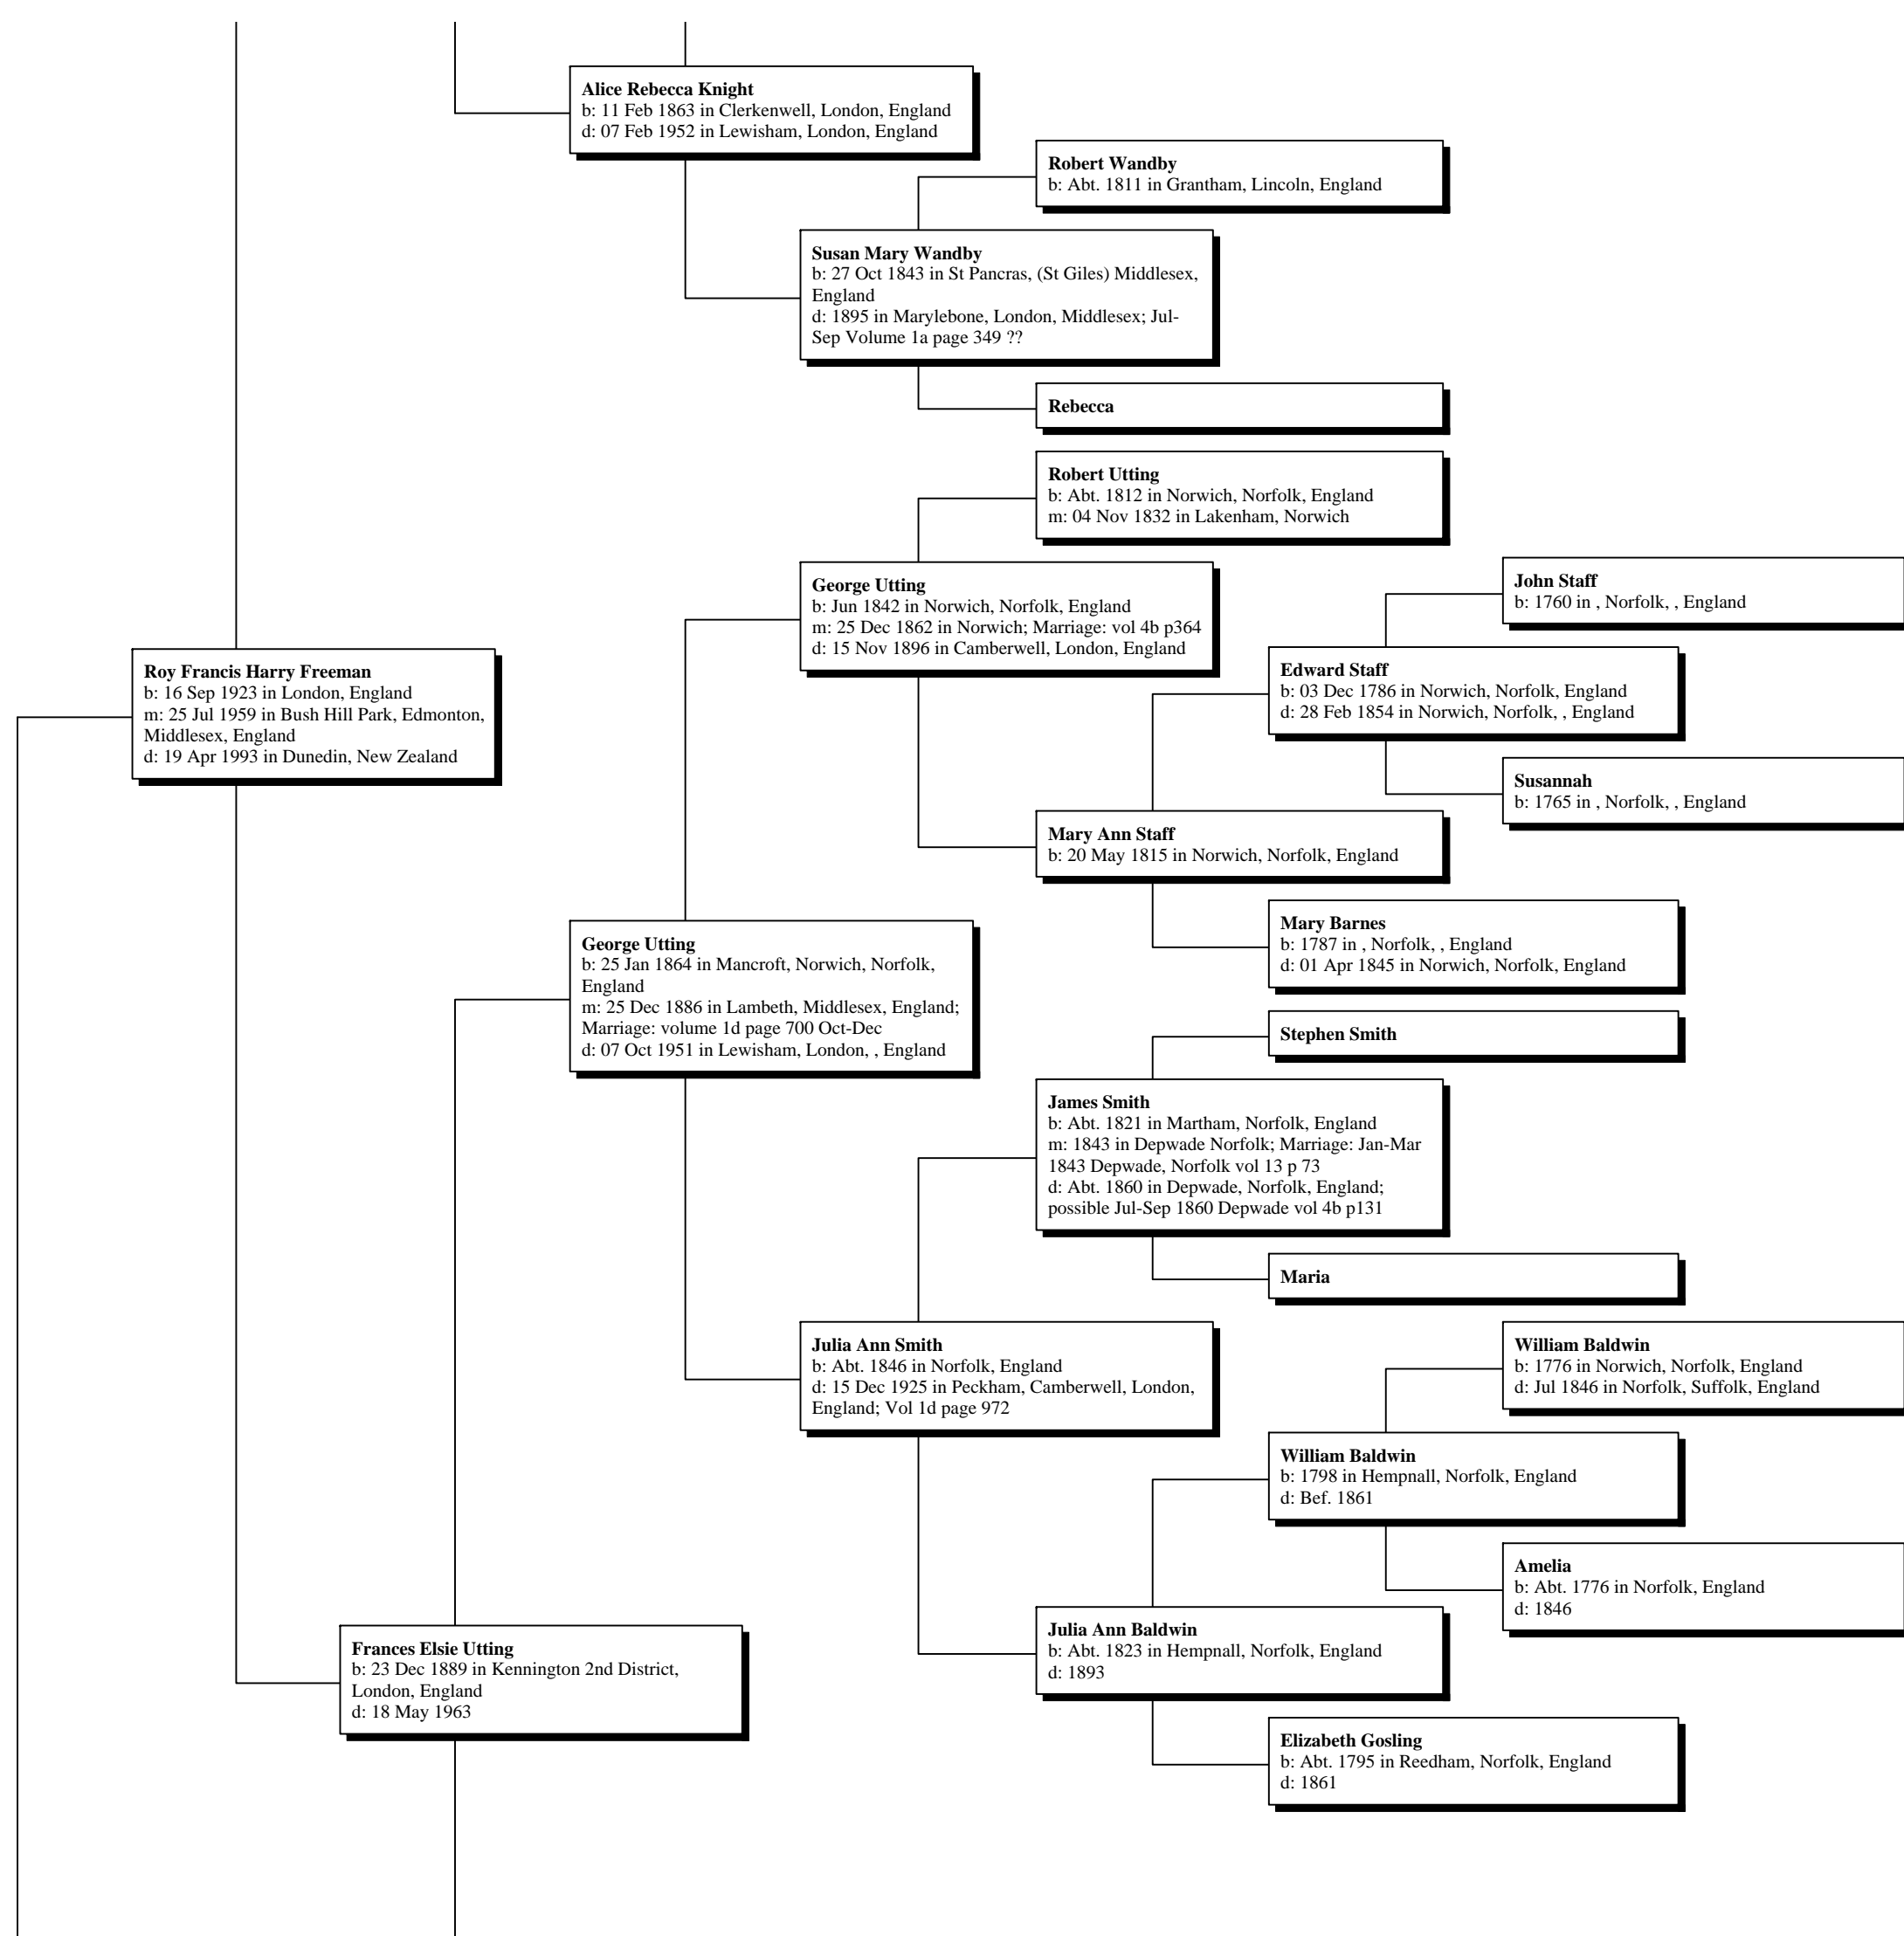

*Ancestors of Michael Roy Freeman*

**Michael Roy Freeman**  
b: 09 Dec 1960 in Westminster, London, England;  
vol 5c p406  
m: 09 Apr 2004 in Irkutsk, Russia

**Thomas Waddle**  
b: 26 Aug 1844 in 35 Dundas St, Monkwearmouth  
Shore, Sunderland, Durham  
m: 28 Mar 1864 in Parish Church, Sunderland  
d: 15 Mar 1884 in Horatio St, Monkwearmouth  
Shore, England